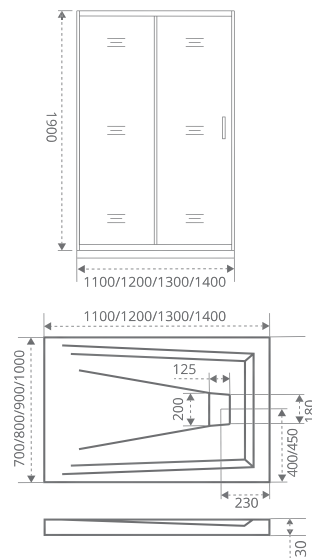

MOKKA
LIRA
COFE
LATTE
WALK IN
SCREEN