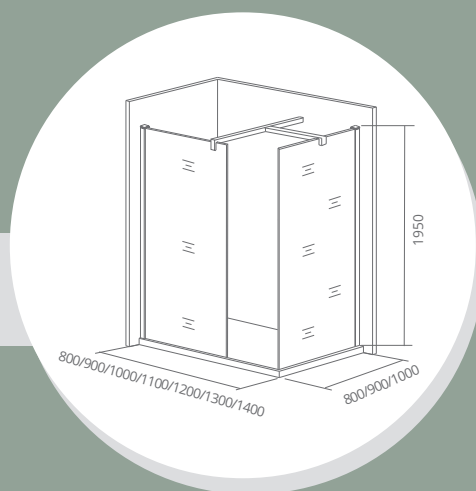

WALK IN SP+SP

Толщина стекла: 6 мм

Тип стекла: ПРОЗРАЧНОЕ

SATURN

ANTARES

IDEA

PUERTA

ALTAIR

GALAXY

ORION

JAZZ

FANTASY

PANDORA

INFINITY

NEO

MOKKA

LIRA

COFE

LATTE

WALK IN

SCREEN